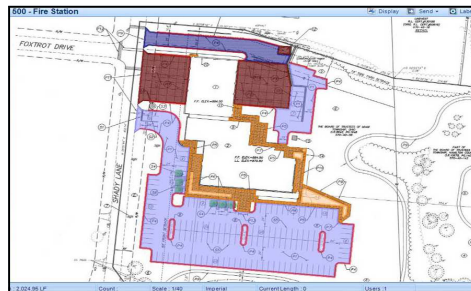

Get iSqFt Takeoff Lite FREE today!

iSqFt Takeoff Lite

iSqFt Takeoff Lite is the next-generation digital takeoff software featuring easy navigation and a clean user interface. Getting fast, accurate takeoffs is simpler than ever.

Measure with Speed, Estimate with Accuracy

Thanks to seamless integration with iSqFt products, doing takeoffs on the most up-to-date plans and specs is just a click away. Plus, iSqFt Takeoff is compatible with multiple file formats, including TIF, PDF, and AutoCAD. With this cutting-edge application, you can:

- Measure areas, lengths, and counts
- Calculate values across drawings
- Have unlimited number of drawings and layers
- Send individual values to MS Excel®
- Copy and paste takeoffs to other programs