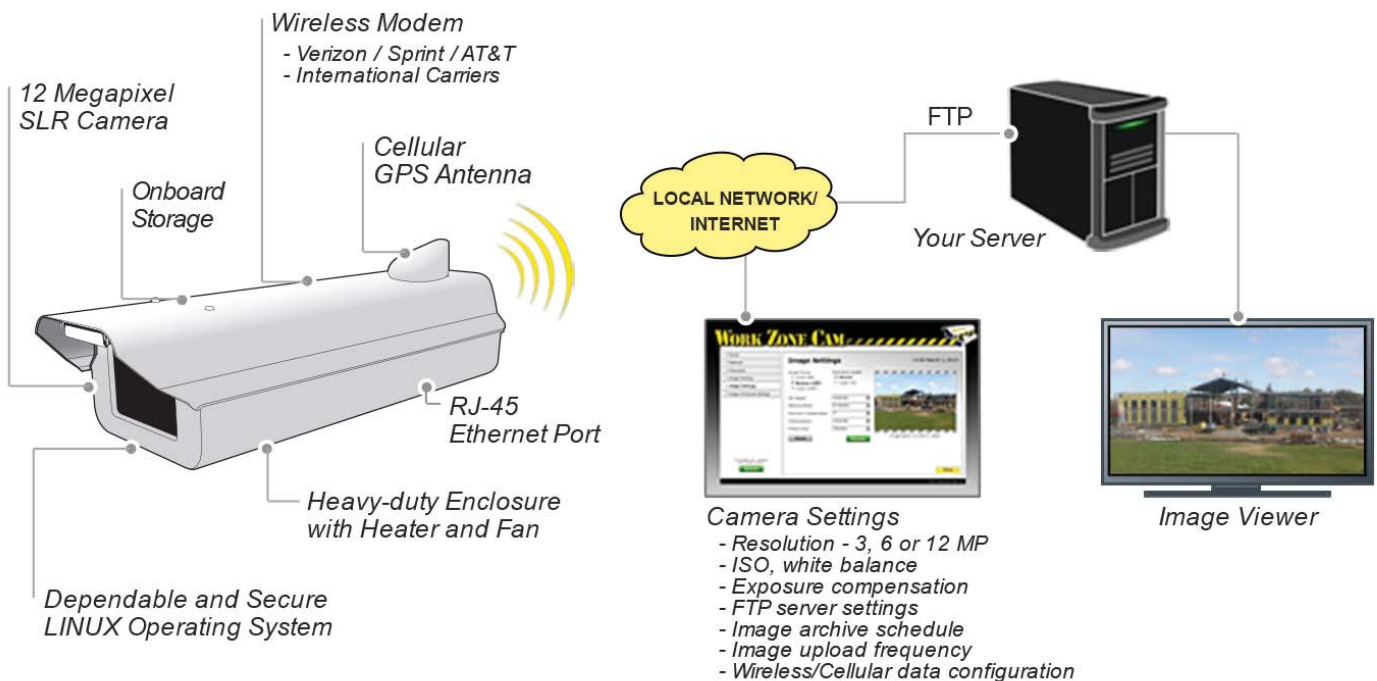

- 12 megapixel digital SLR camera
- Verizon, Sprint, and global networks
- 64GB (3 years) onboard storage capability
- All in one next generation system
- True Plug and Play, simple to install
- Flexible options, professional results

List Price: ~~\$4,495.00~~

Discounted Price: **\$3,375.00**
for NPP members

You Save: \$1120.00 (25%)

How it Works

Do-it-Yourself construction camera for professionals or amateurs.

Cellular data plan purchased separately.